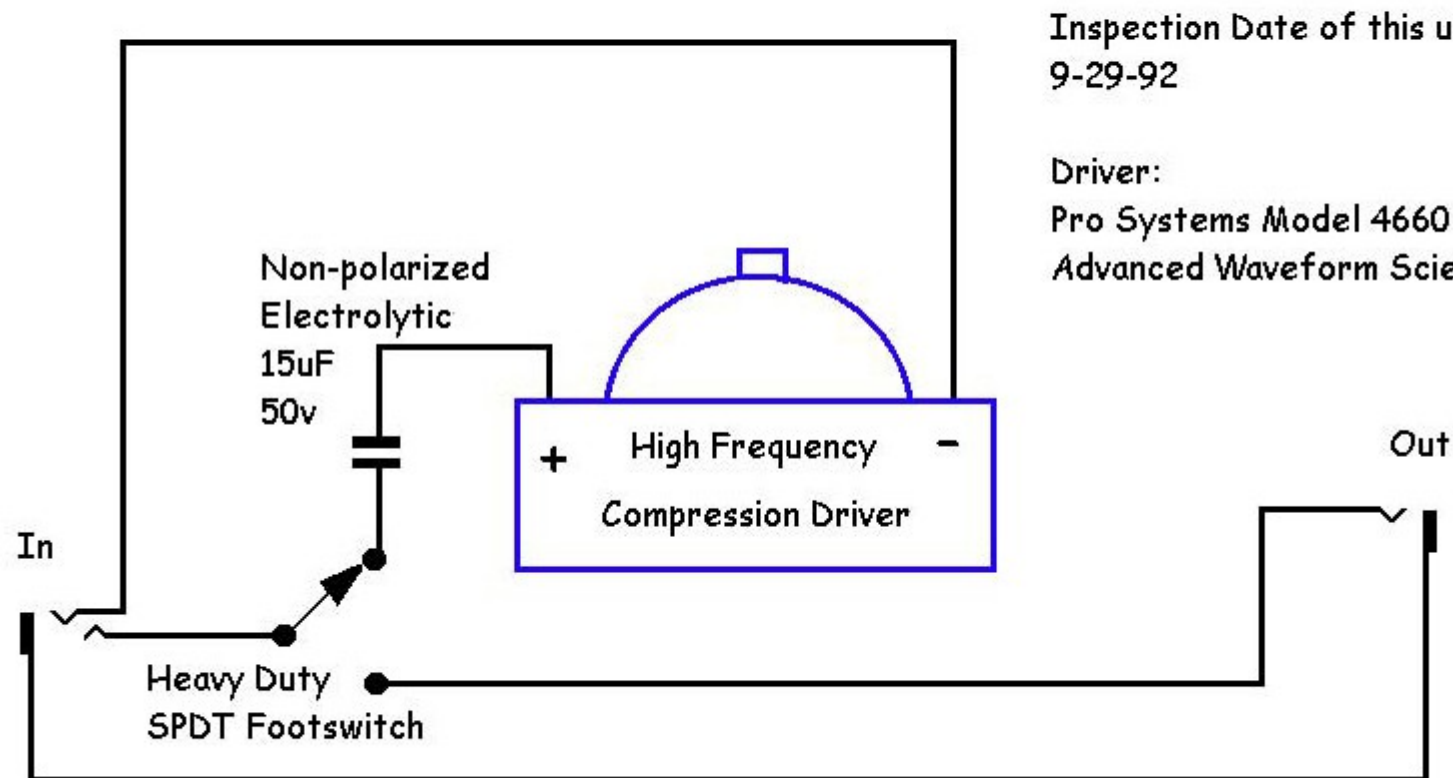

Heil Sound The Talk Box HT-1

Inspection Date of this unit:
9-29-92

Driver:
Pro Systems Model 4660
Advanced Waveform Sciences, Inc.