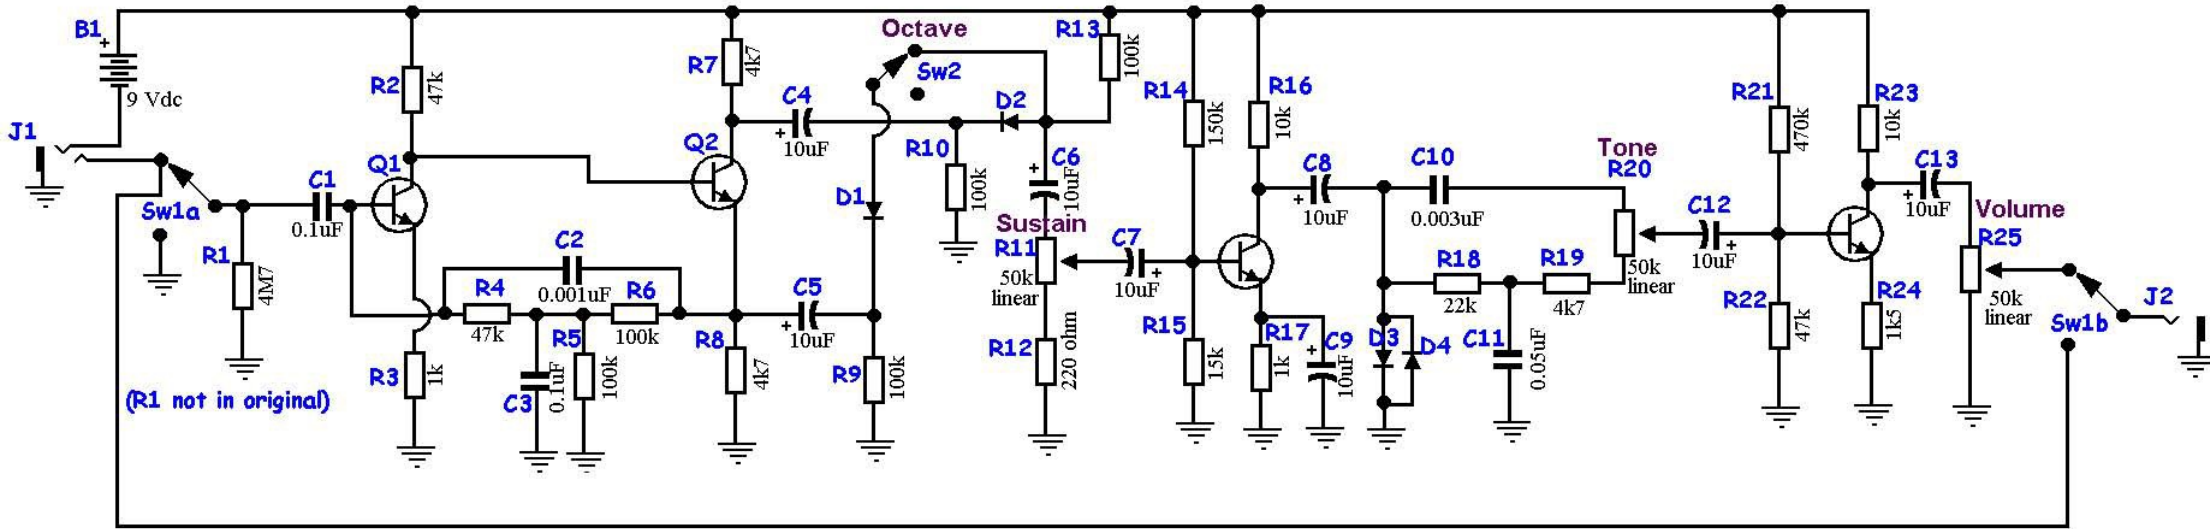

fOXX Tone Machine

- All Transistors - 2N3565 or BC237B
- All Diodes - 1N34A or other germanium
- Sw1 - Heavy Duty Footswitch
- Sw2 - Toggle or Heavy Duty Footswitch