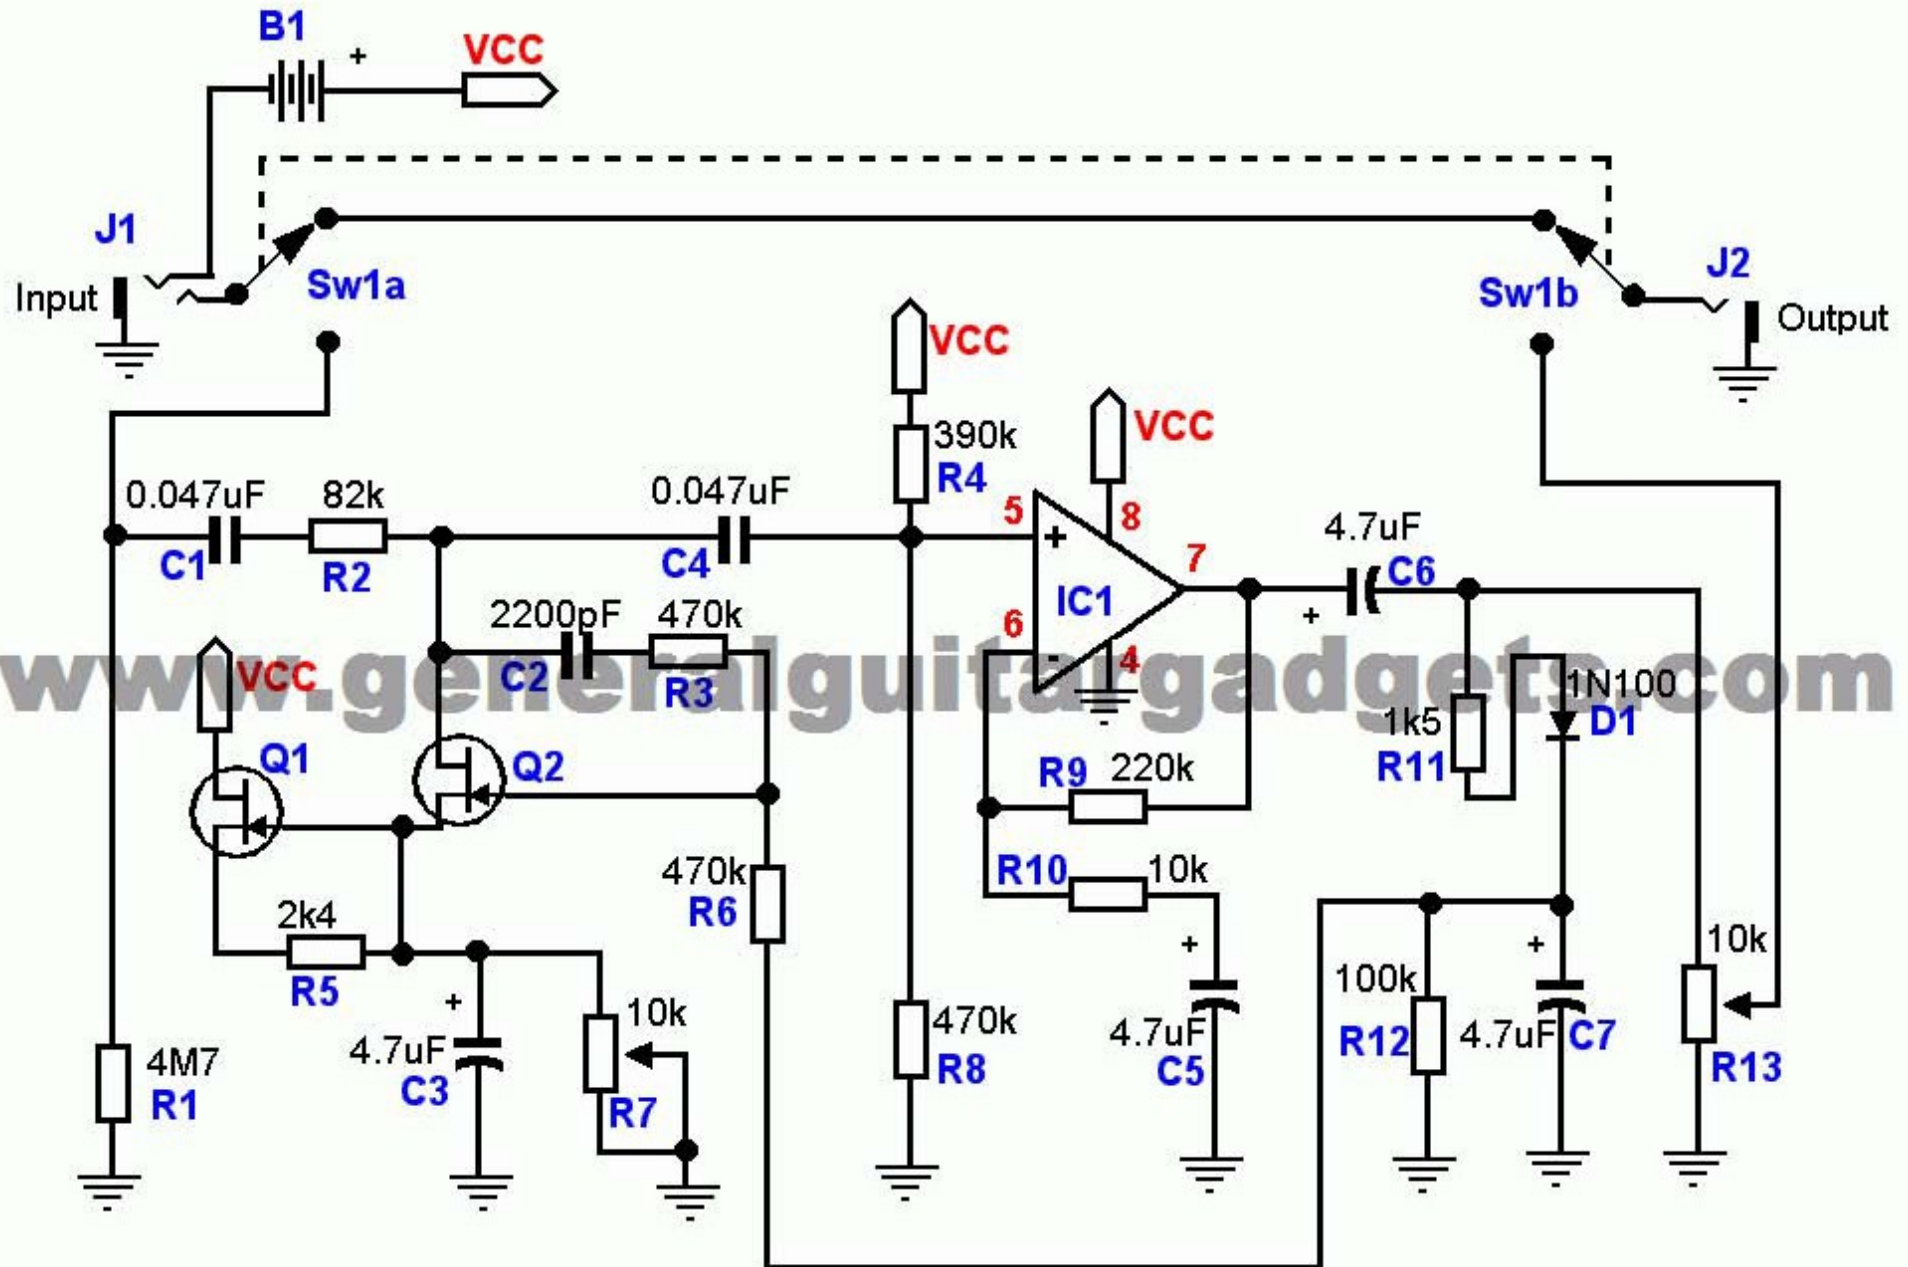

# Orange Squeezer Compressor

Transistors are 2N5457 JFETs, op amp is 1/2 of 4558 dual op amp