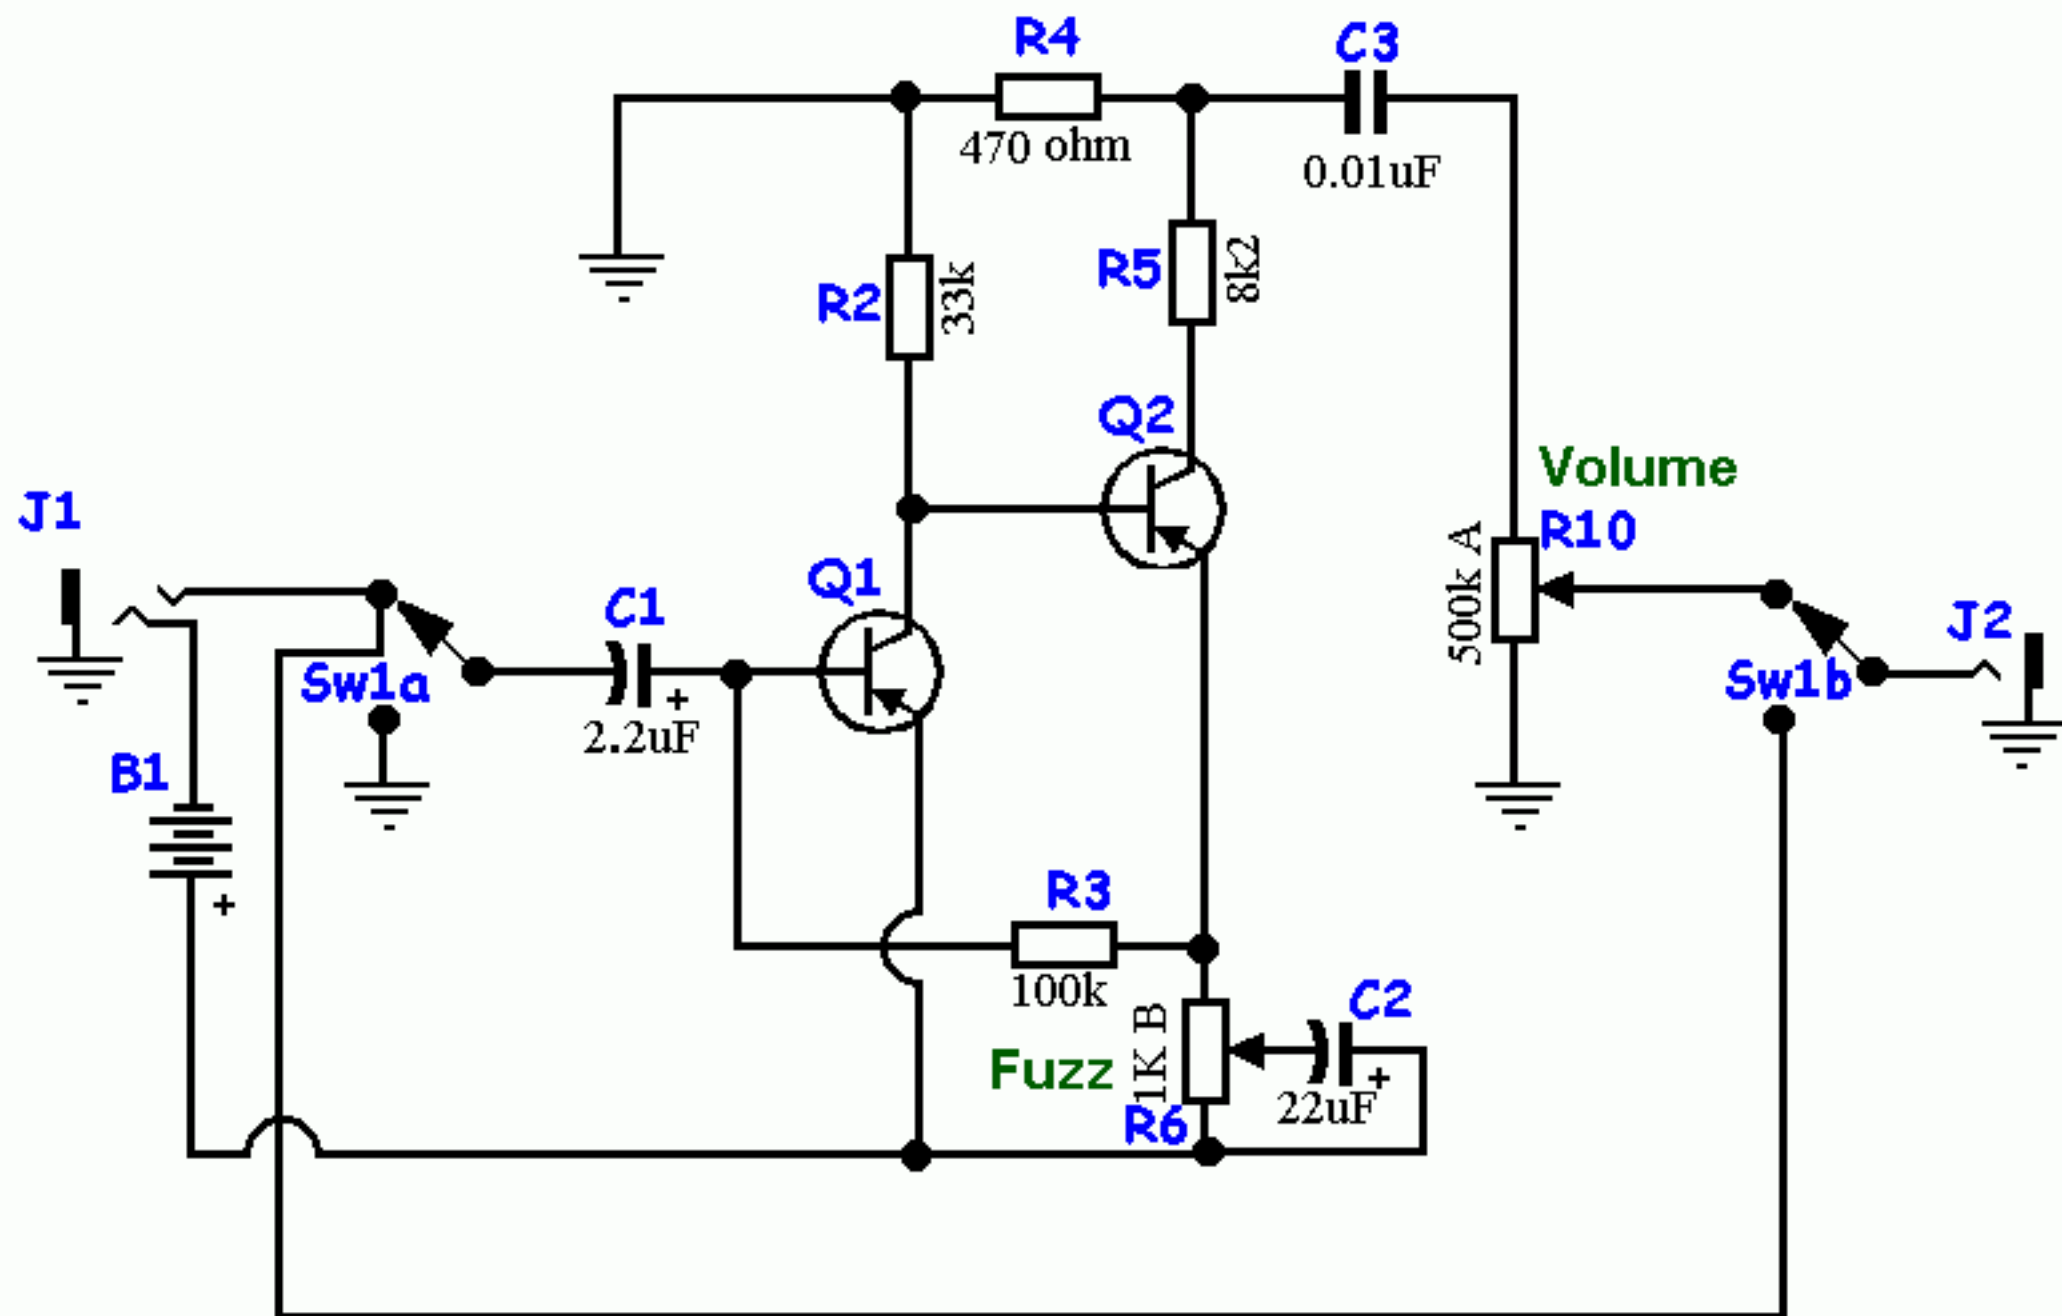

# Fuzz Face (PNP, Negative Ground)

Drawn by: JD Sleep

Revision: 2004JUL05

Copyright 2002 JD Sleep

Permission refused for posting/serving this diagram from any site other than [www.generalguitargadgets.com](http://www.generalguitargadgets.com)