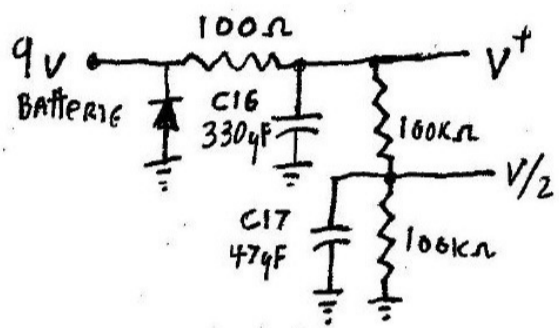

## D.O.D. FX53 CLASSIC TUBE

J201 Q1, Q2  
 2N5088 Q3  
 LM1458 U1  
 LF353 U2  
 R? couldn't see  
 4007 U3