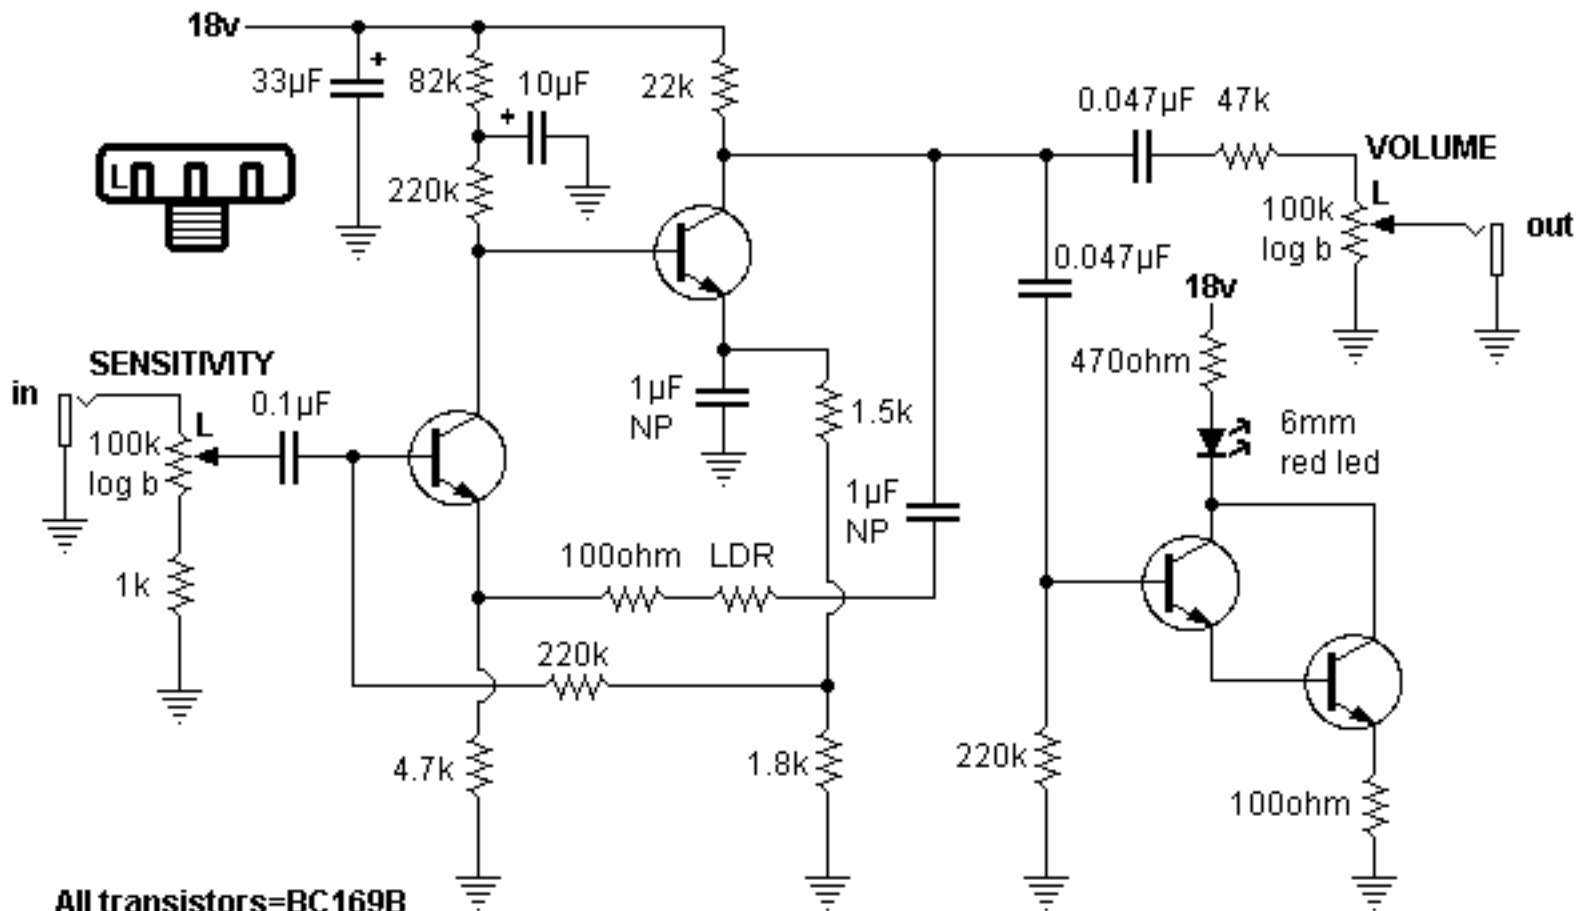

# COLORSOUND SUPASUSTAIN

15MAY 1976

All transistors=BC169B

LDR and LED mounted together in "shrink tube"

drawn by Tobias Karlsson -01