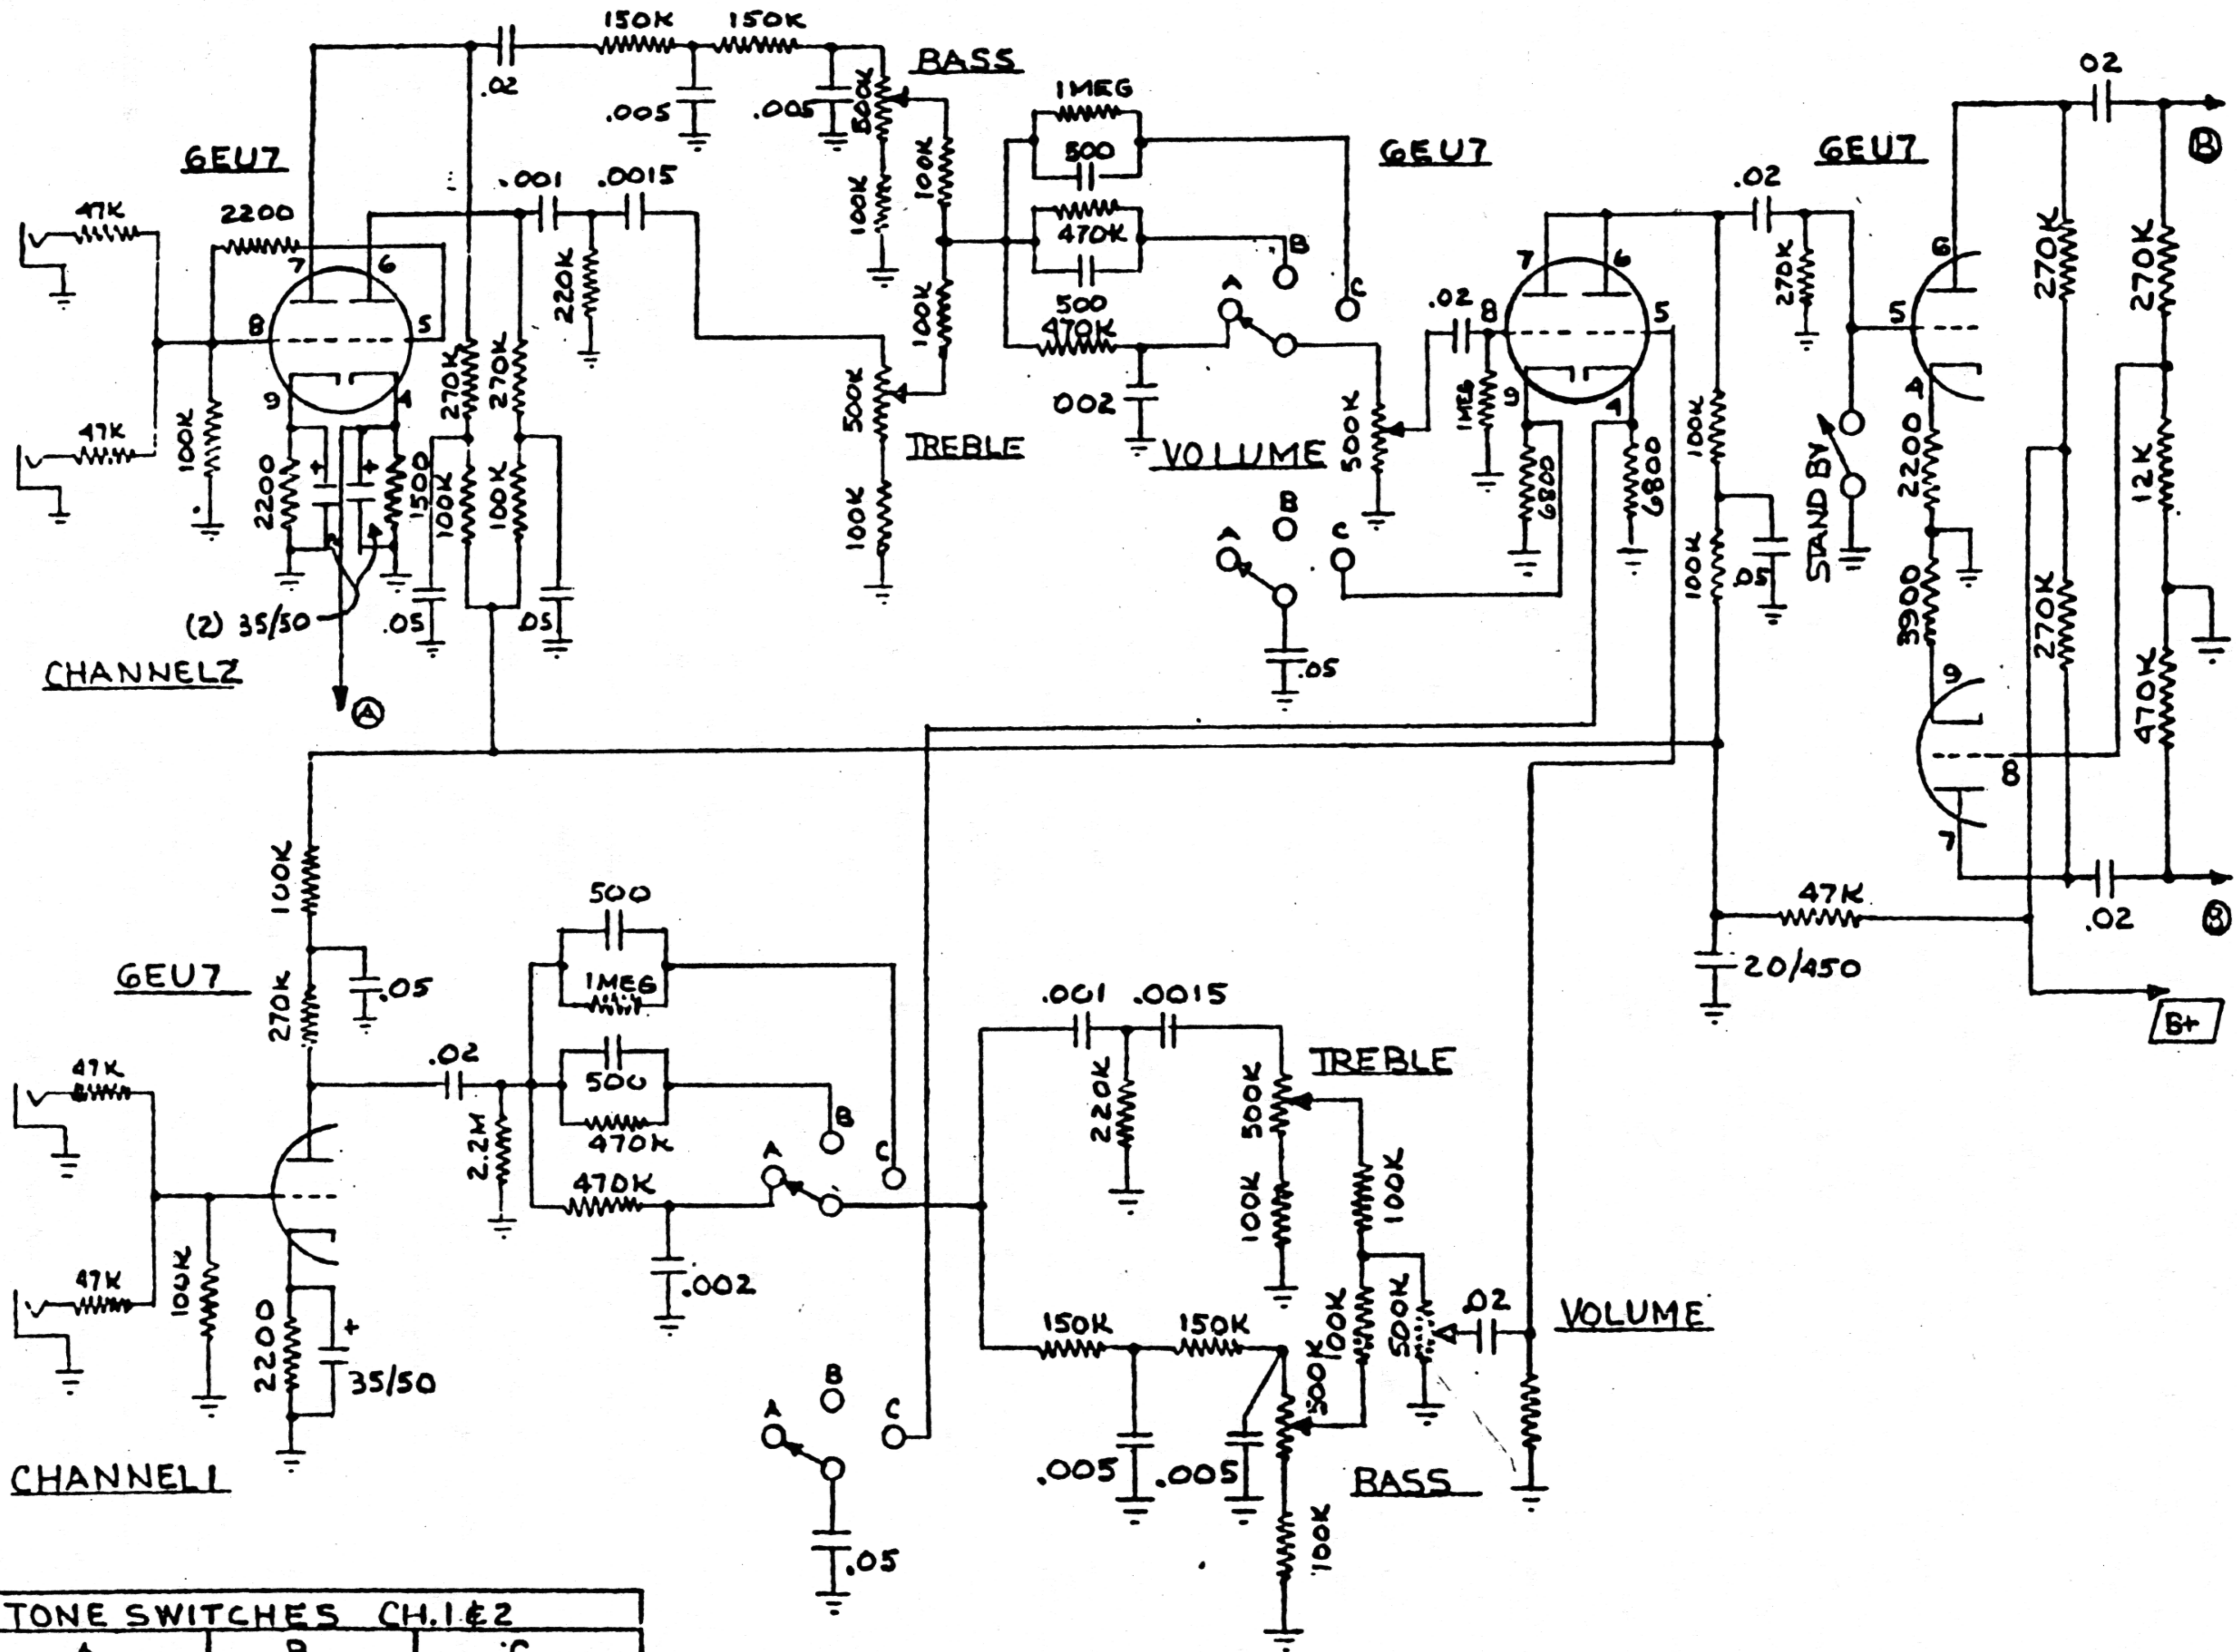

Valco Model 510-80 Preamp

TONE SWITCHES CH. 1 & 2		
A	B	C
NORMAL	TREBLE	BRILLIANT