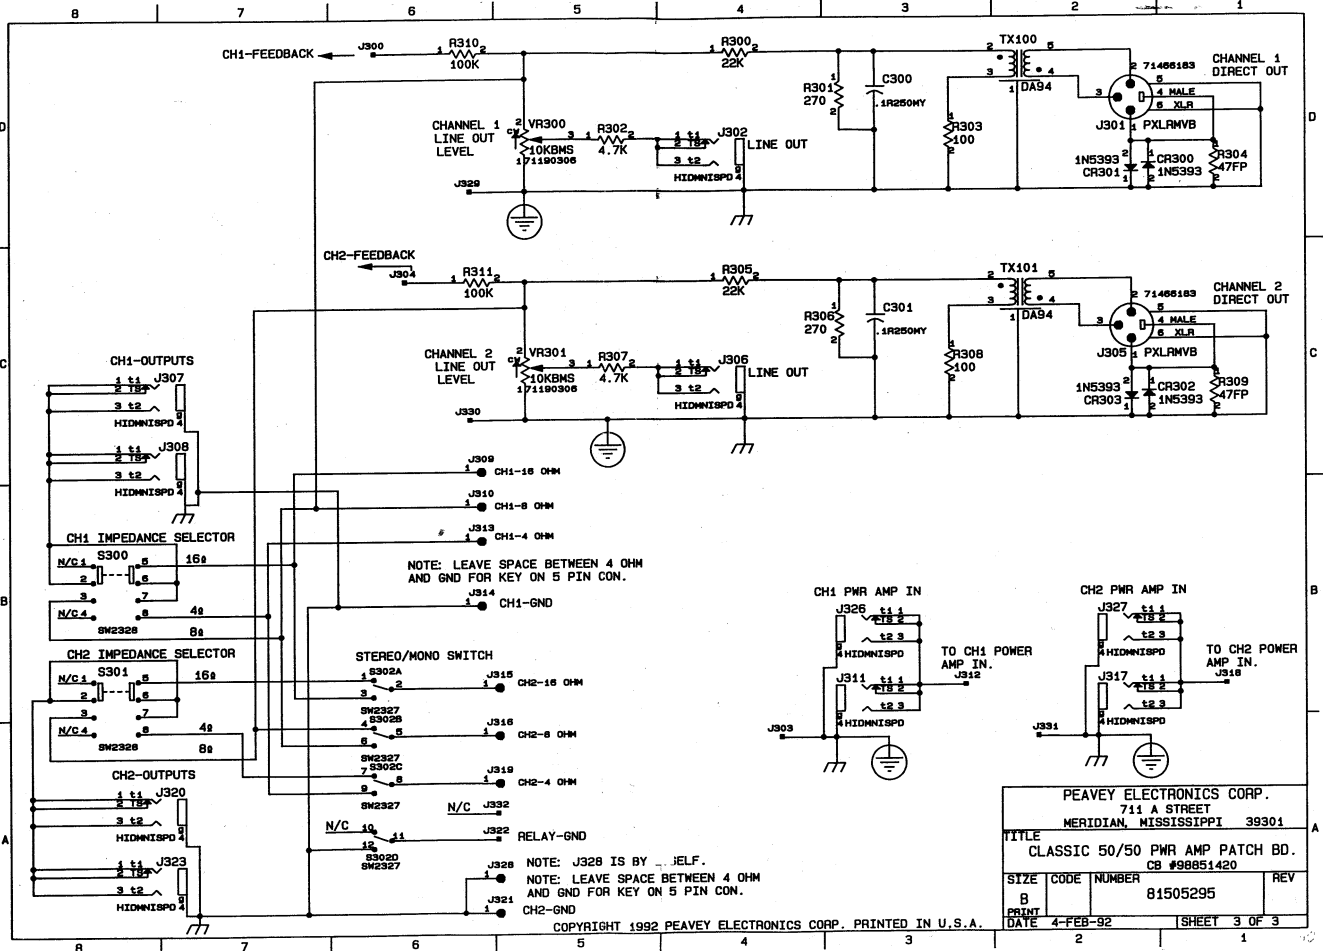

PEAVEY ELECTRONICS CORP.			
711 N. STREET			
HERRING, MISSISSIPPI 39081			
TITLE CLASSIC 5B/5B POWER AMP			
SIZE	CODE	NUMBER	REV
A	C	94051418	A
DATE 01-18-95			SHEET 2 OF 2

PEAVEY ELECTRONICS CORP.			
711 A STREET			
MERIDIAN, MISSISSIPPI 39301			
TITLE			
CLASSIC 50/50 PWR AMP PATCH BD.			
CB #98851420			
SIZE	CODE	NUMBER	REV
B		81505295	
PRINT	DATE	4-FEB-92	SHEET 3 OF 3