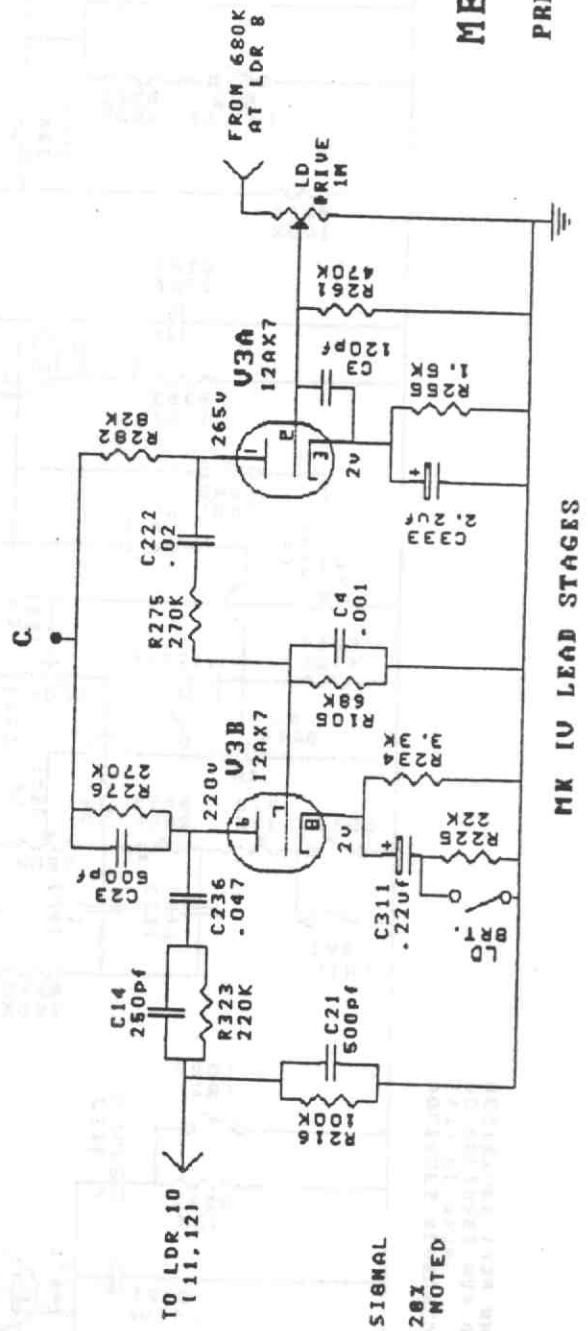

MESA-B0061E MARK IV

PREAMP: SECTION 1

VOLTAGES MEASURED NO SIGNAL
117V AC MAINS
DC VOLTAGES MAY VARY 20%
RESISTORS 1/2W UNLESS NOTED

MESA-B0061E
MARK IV
PREAMP: SECTION 1

**MESA-BOOGIE
MARK IV
PREAMP: SECTION 2**

VOLTAGES MEASURED NO SIGNAL
1.7V AC MAINS
DC VOLTAGES MAY VARY 20%
RESISTORS 1/2W UNLESS NOTED

MK IV LEAD STAGES

- Q1 - MPSA63
- Q2 - MPSA70
- Q3 - MPSA70
- Q4 - MPSA20-5

MESA-BOOGIE
MARK IV
 GRAPHIC EQ

EOMK4.501
 10-92 GEO. N.