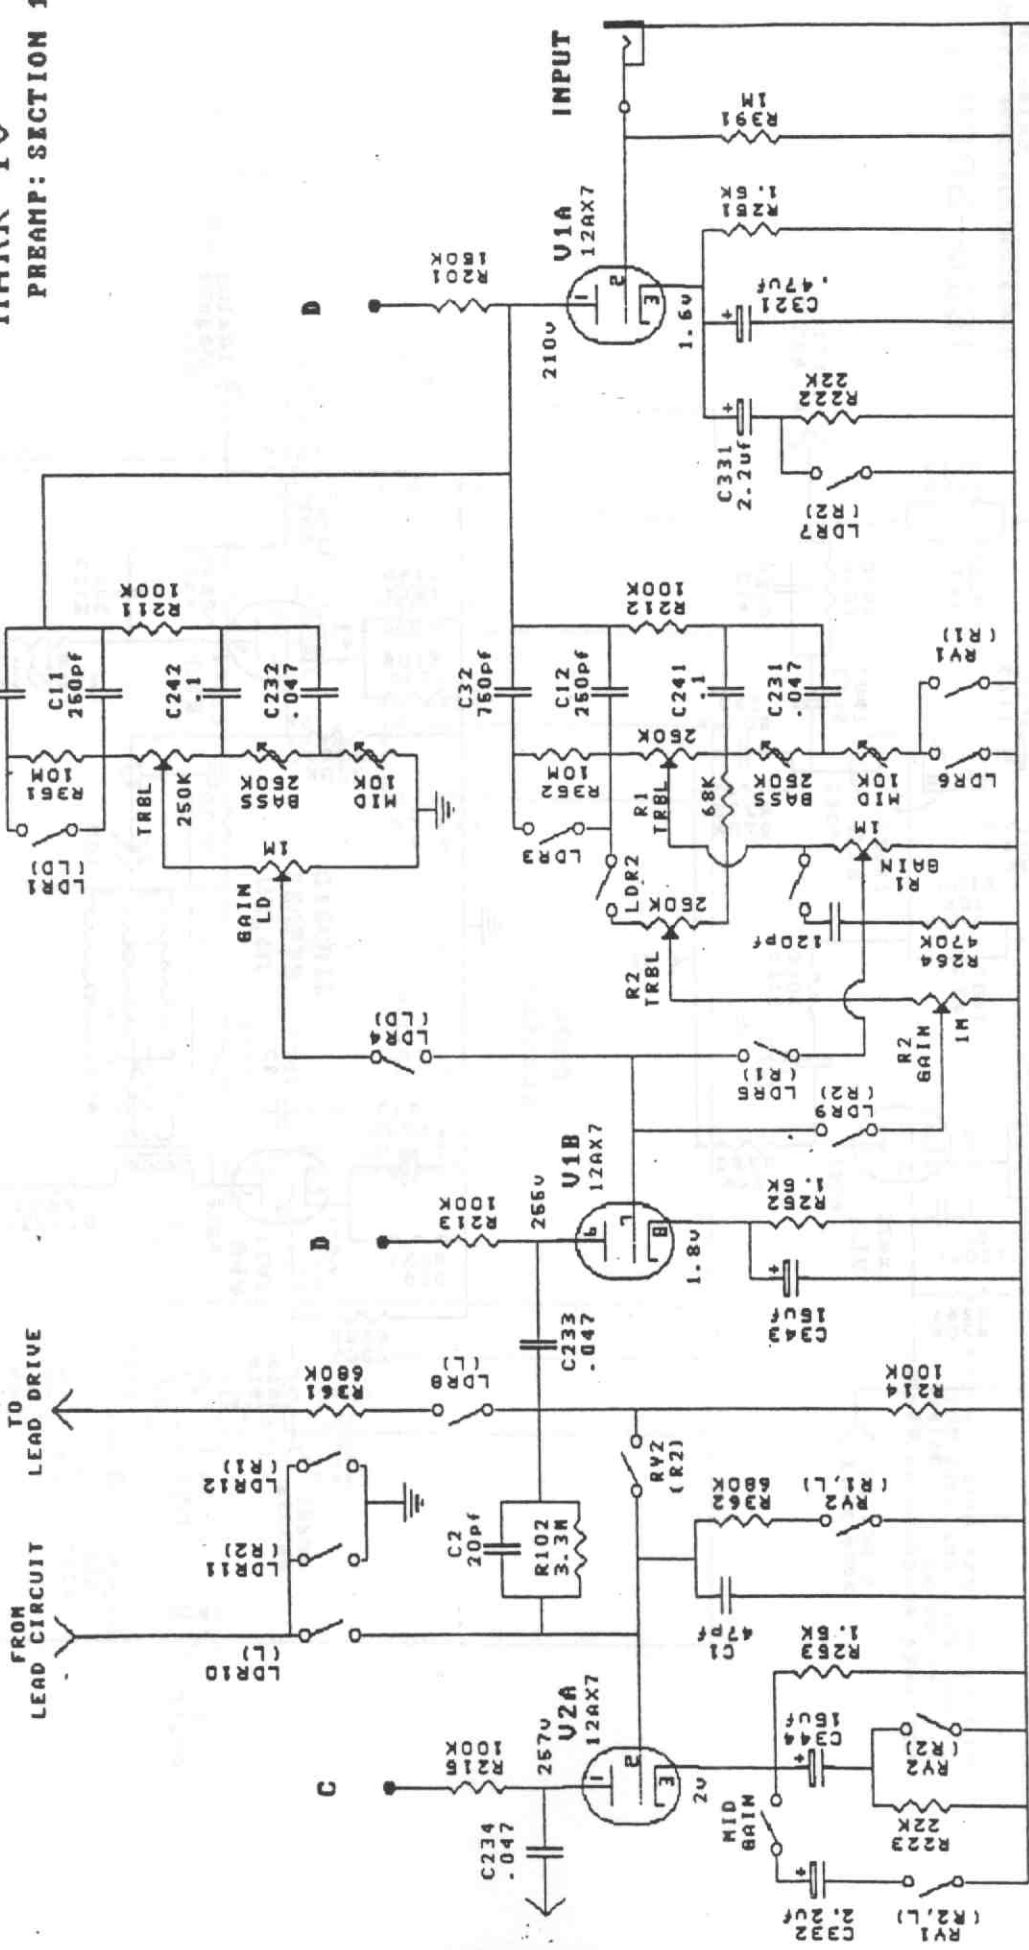

MESA-B0061E MARK IV

PREAMP: SECTION 1

VOLTAGES MEASURED NO SIGNAL
117V AC MAINS
DC VOLTAGES MAY VARY 20%
RESISTORS 1/2W UNLESS NOTED

MESA-B0061E
MARK IV
PREAMP: SECTION 1

**MESA-BOOGIE
MARK IV
PREAMP: SECTION 2**

VOLTAGES MEASURED NO SIGNAL
1.7V AC MAINS
DC VOLTAGES MAY VARY 20%
RESISTORS 1/2W UNLESS NOTED

MK IV LEAD STAGES

- Q1 - MPSA63
- Q2 - MPSA70
- Q3 - MPSA70
- Q4 - MPSA20-5

MESA-BOOGIE
MARK IV
 GRAPHIC EQ

EOMK4.501
 10-92 GEO. N.