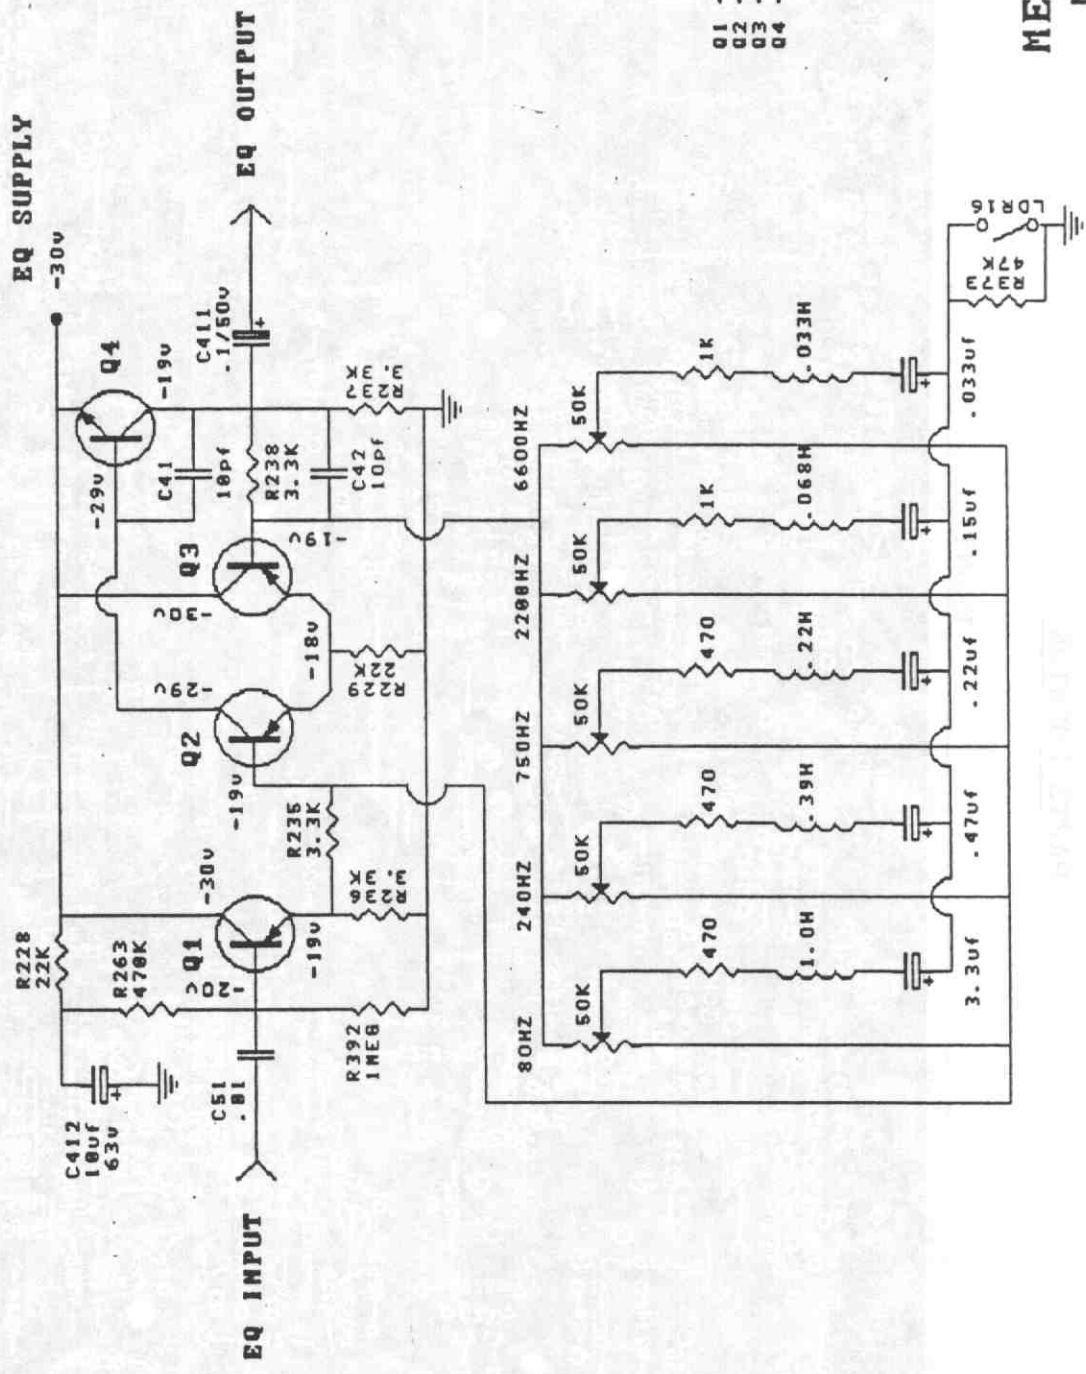

MESA-B0061E MARK IV

PREAMP: SECTION 1

VOLTAGES MEASURED NO SIGNAL
117V AC MAINS
DC VOLTAGES MAY VARY 20%
RESISTORS 1/2W UNLESS NOTED

MESA-B0061E
MARK IV
PREAMP: SECTION 1

**MESA-BOOGIE
MARK IV
PREAMP: SECTION 2**

VOLTAGES MEASURED NO SIGNAL
1.7V AC MAINS
DC VOLTAGES MAY VARY 20%
RESISTORS 1/2W UNLESS NOTED

MK IV LEAD STAGES

- Q1 - MPSA63
- Q2 - MPSA70
- Q3 - MPSA70
- Q4 - MPSA20-5

MESA-BOOGIE
MARK IV
 GRAPHIC EQ

EOMK4.501
 10-92 GEO. N.