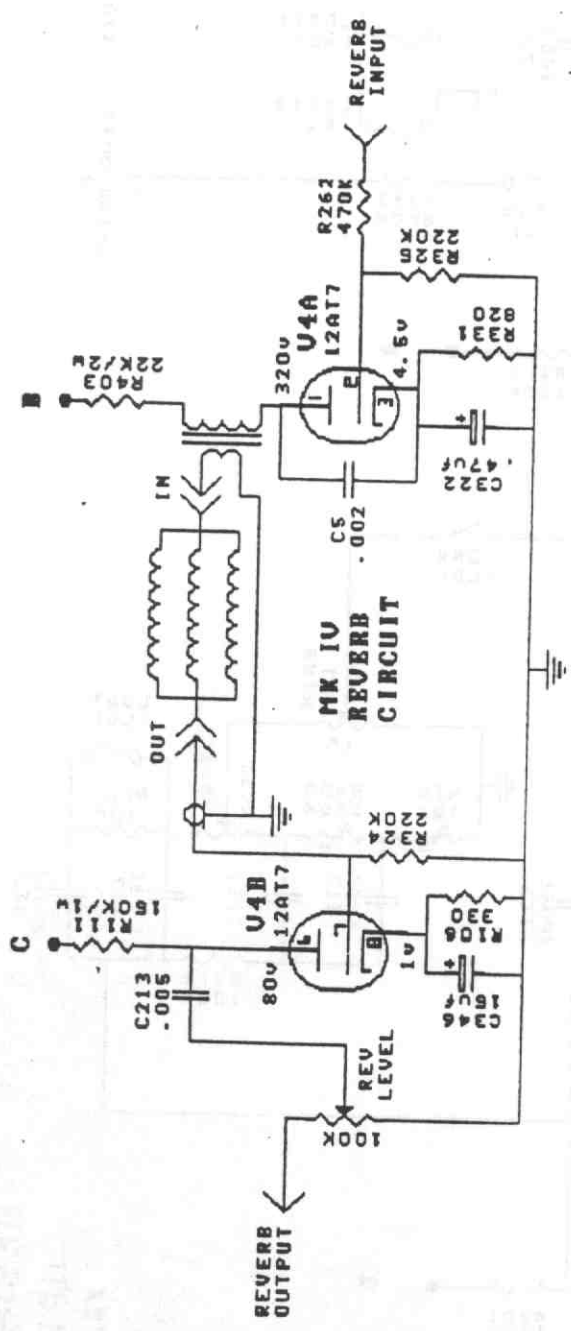

MESA-B0061E MARK IV

PREAMP: SECTION 1

VOLTAGES MEASURED NO SIGNAL
117V AC MAINS
DC VOLTAGES MAY VARY 20%
RESISTORS 1/2W UNLESS NOTED

MESA-B0061E
MARK IV
PREAMP: SECTION 1

**MESA-BOOGIE
MARK IV
PREAMP: SECTION 2**

VOLTAGES MEASURED NO SIGNAL
1.7V AC MAINS
DC VOLTAGES MAY VARY 20%
RESISTORS 1/2W UNLESS NOTED

MK IV LEAD STAGES

- Q1 - MPSA63
- Q2 - MPSA70
- Q3 - MPSA70
- Q4 - MPSA20-5

MESA-BOOGIE
MARK IV
 GRAPHIC EQ

EOMK4.501
 10-92 GEO. N.