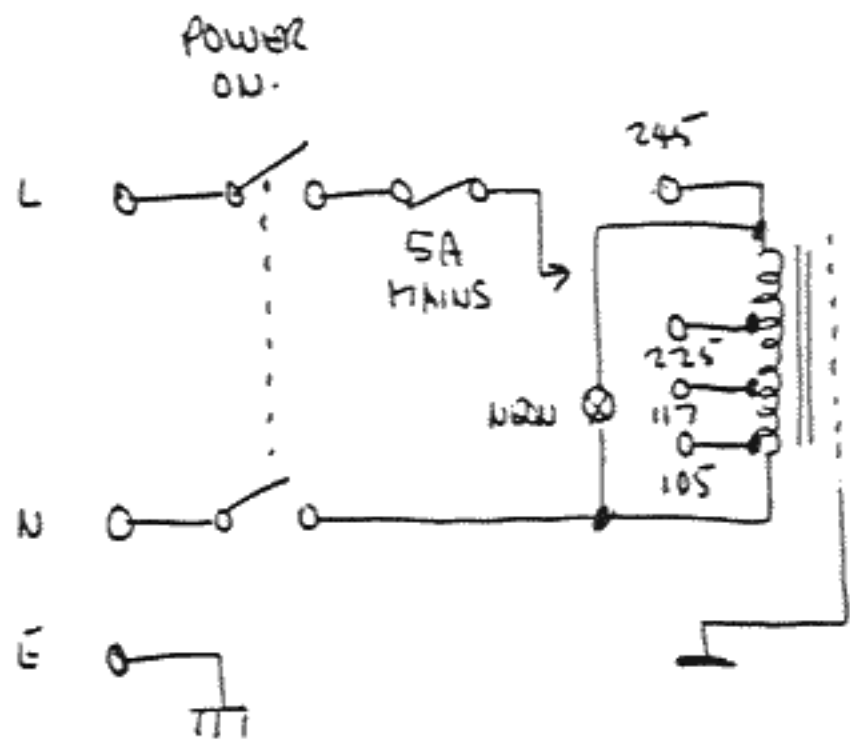

HWA
 700W SLAVE STA 400
 1979. BASIC FOR DR405.

OUTPUT TRANSFORMER
 PARTRIDGE THISE 4.

FUSE TYPE
SLO-BLO 0U
105-117V

POWER SUPPLY

- DR 201 STA 200
- DR 405 STA 200 R
- DR 203 STA 200 R-D
- STA 400

MAINS TRANSFORMER
PARTRIDGE TYPE
200W TH 8108
400W TH 1383

400W
R₁ REPLACED W/
CHOKER 4H/100
TYPE TH 7911

HIWATT
JULY 79