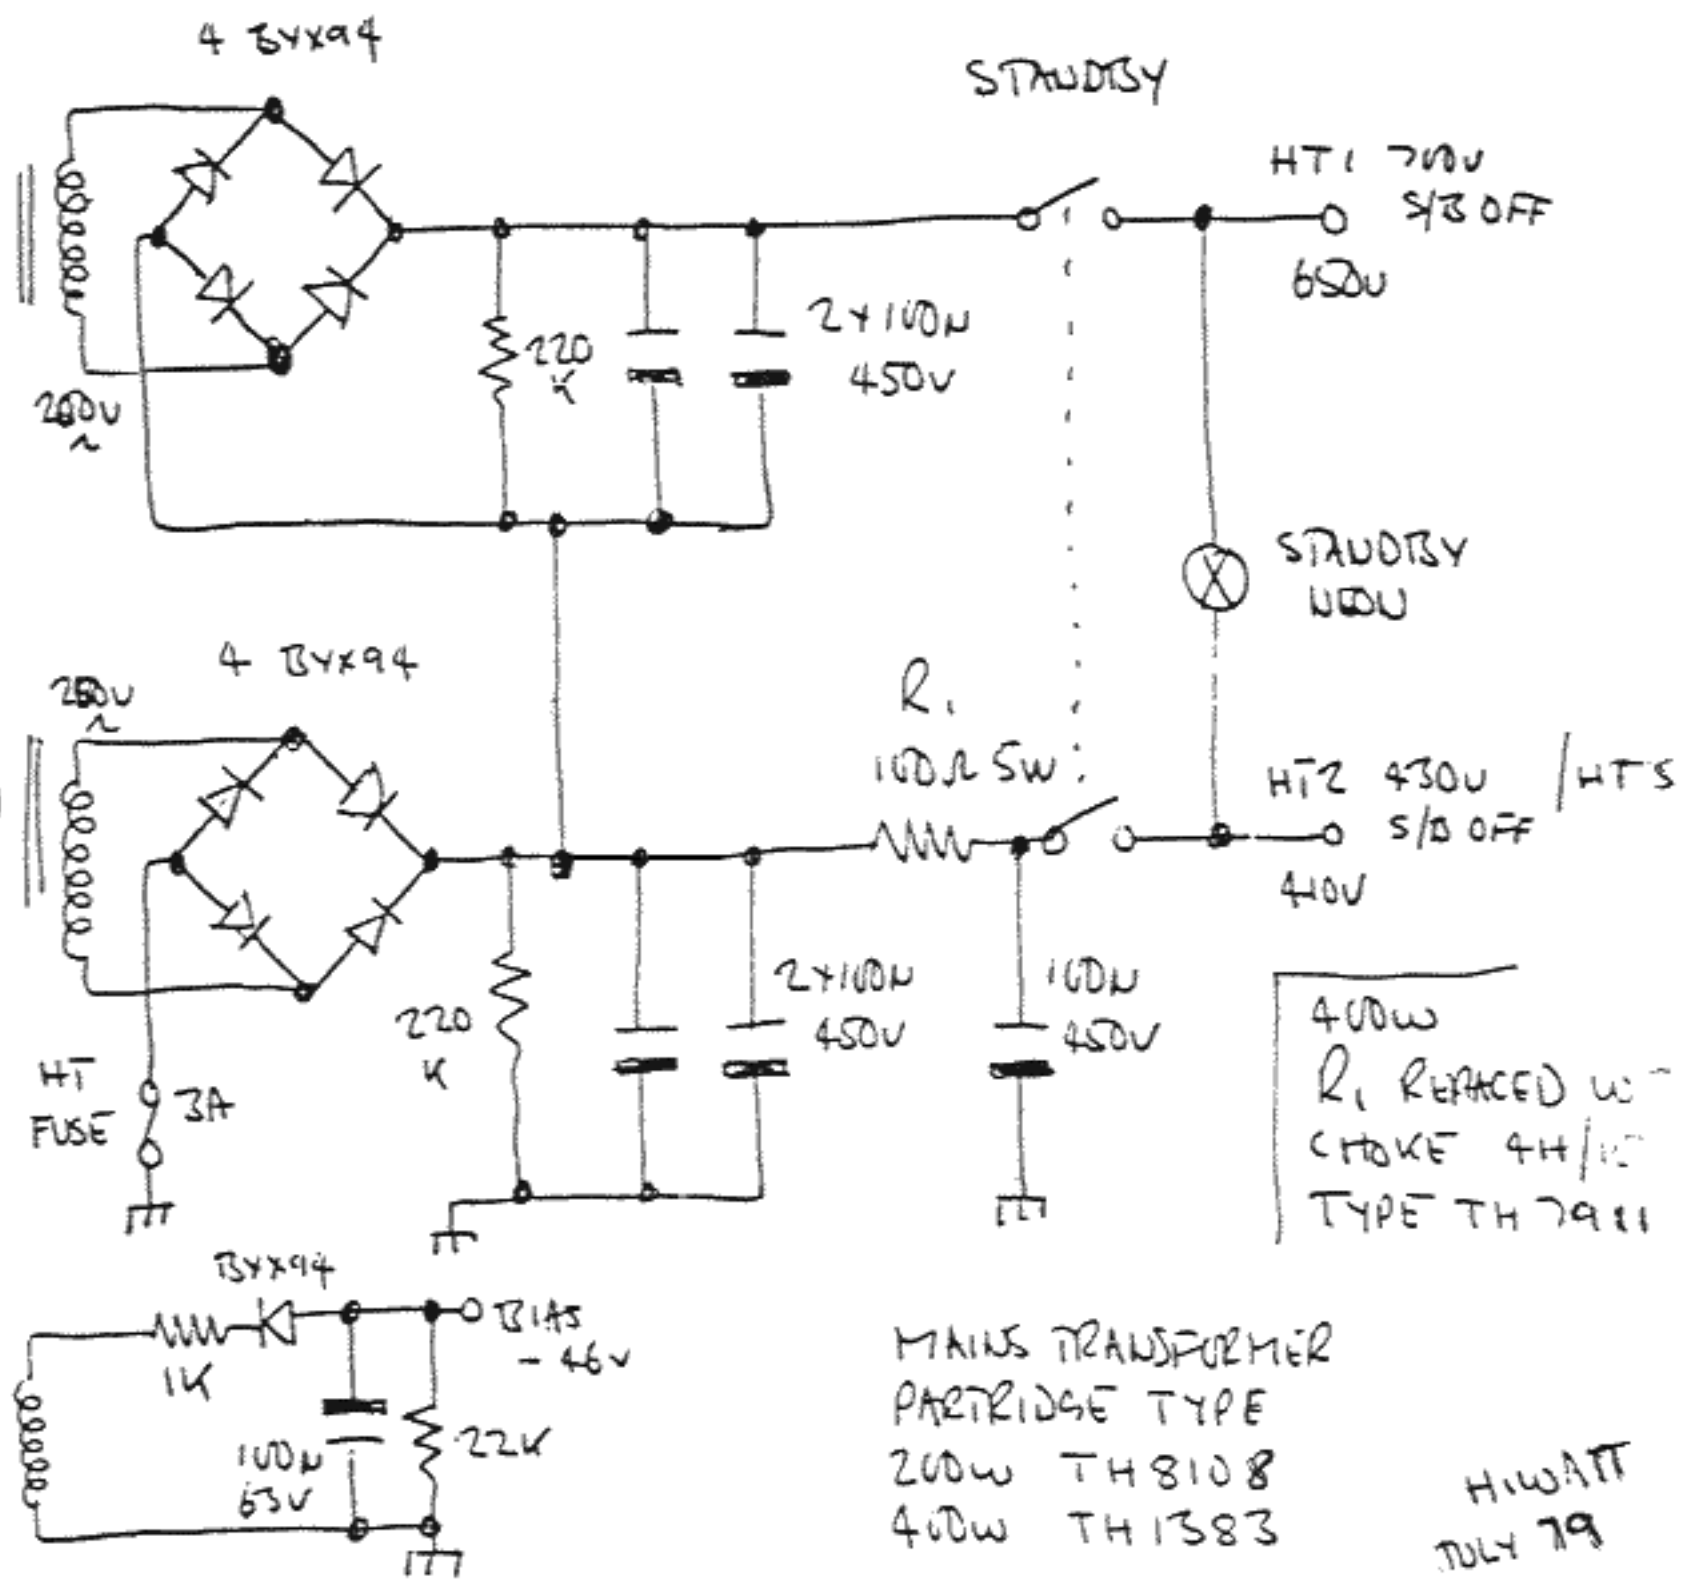

HWA
 700W SLAVE STA 400
 1979. BASIC FOR DR405.

OUTPUT TRANSFORMER
 PARTRIDGE THISE 4.

FUSE TYPE
SLO-BLO 0U
105-117V

POWER SUPPLY

- DR 201 STA 200
- DR 405 STA 200 R
- DR 203 STA 200 R-D
- STA 400

MAINS TRANSFORMER
PARTRIDGE TYPE
200W TH 8108
400W TH 1383

400W
R₁ REPLACED W/
CHOKER 4H/100
TYPE TH 7911

HIWATT
JULY 79