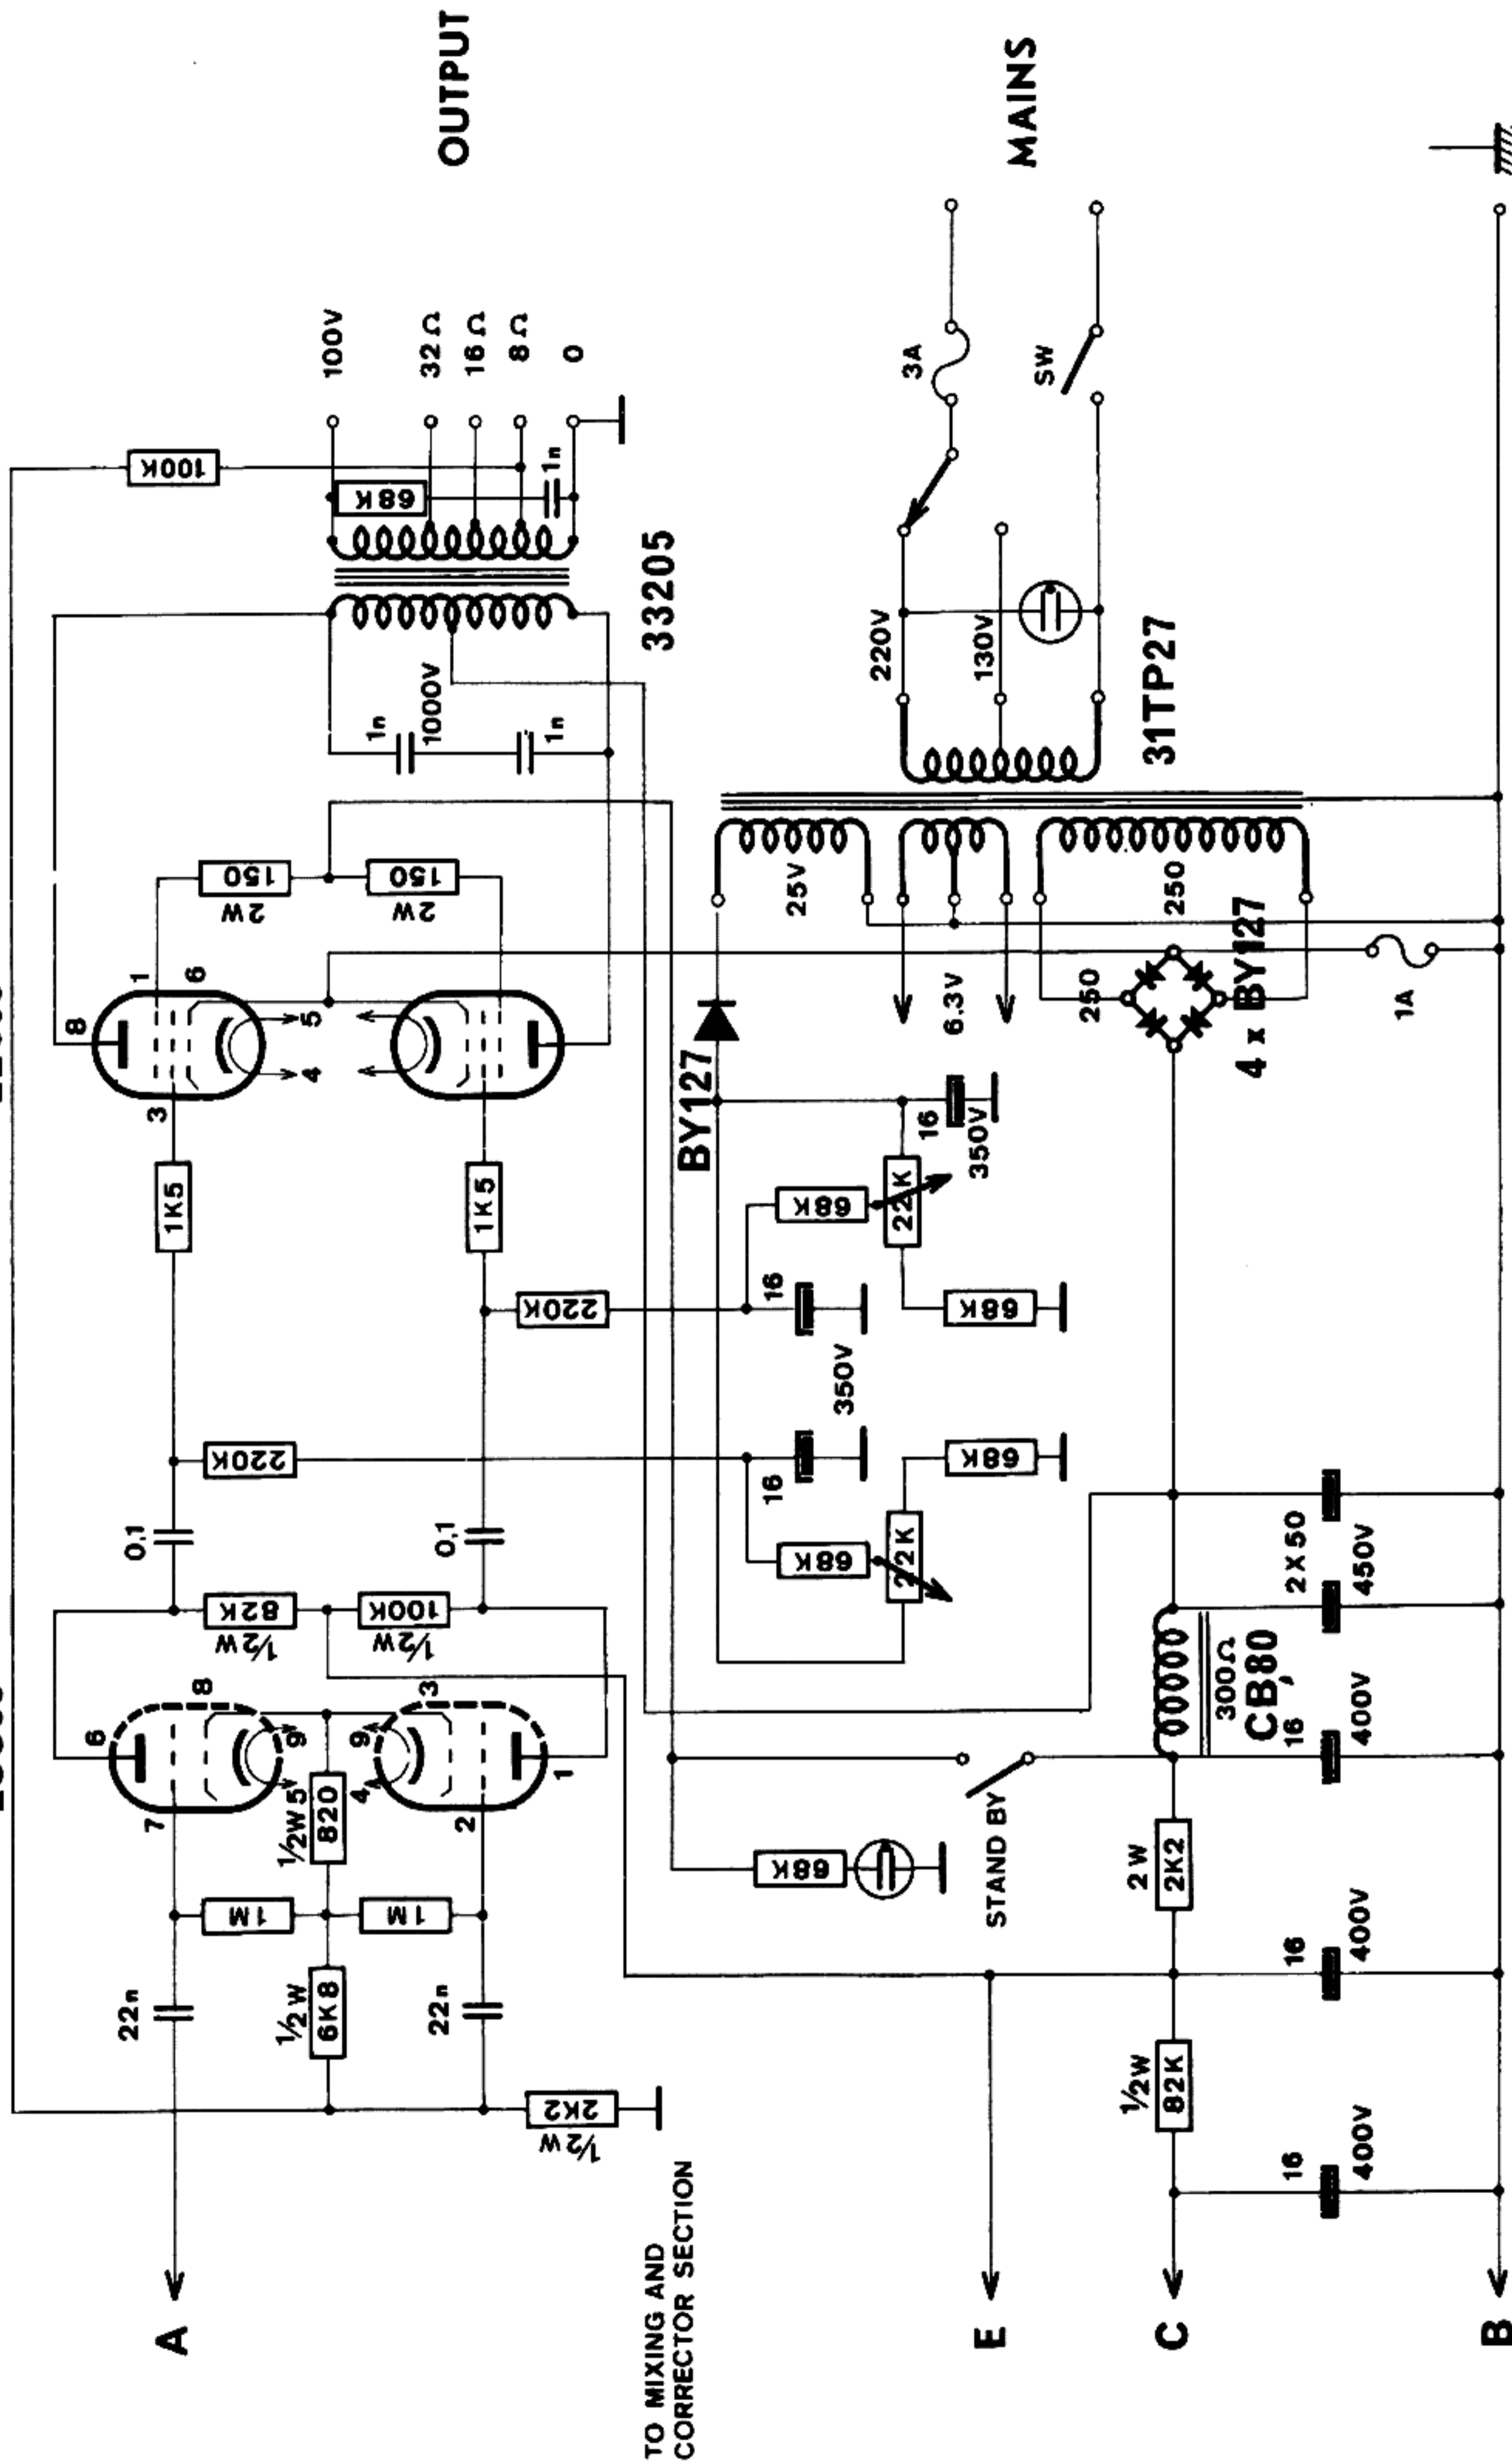

ECC83

EL503

OUTPUT

MAINS

TO MIXING AND CORRECTOR SECTION

W of resistors not specified are 1/3 W or higher.

**UNIVERSAL/POWER 100 SECTION**

**FAYLON - Belgium**

SERIAL: 7005006