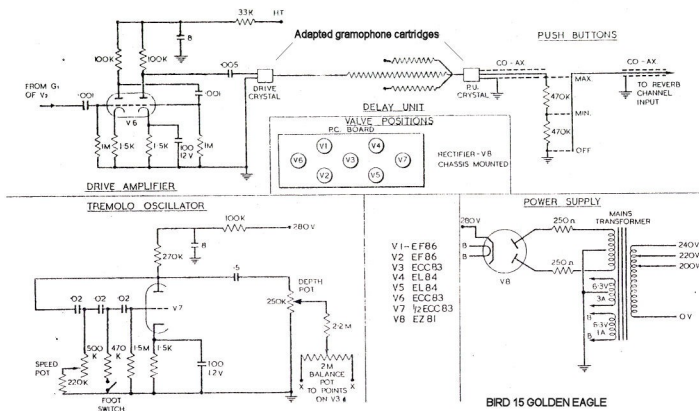

BIRD 15 WATT GUITAR AMPLIFIER "GOLDEN EAGLE"

BIRD 15 GOLDEN EAGLE