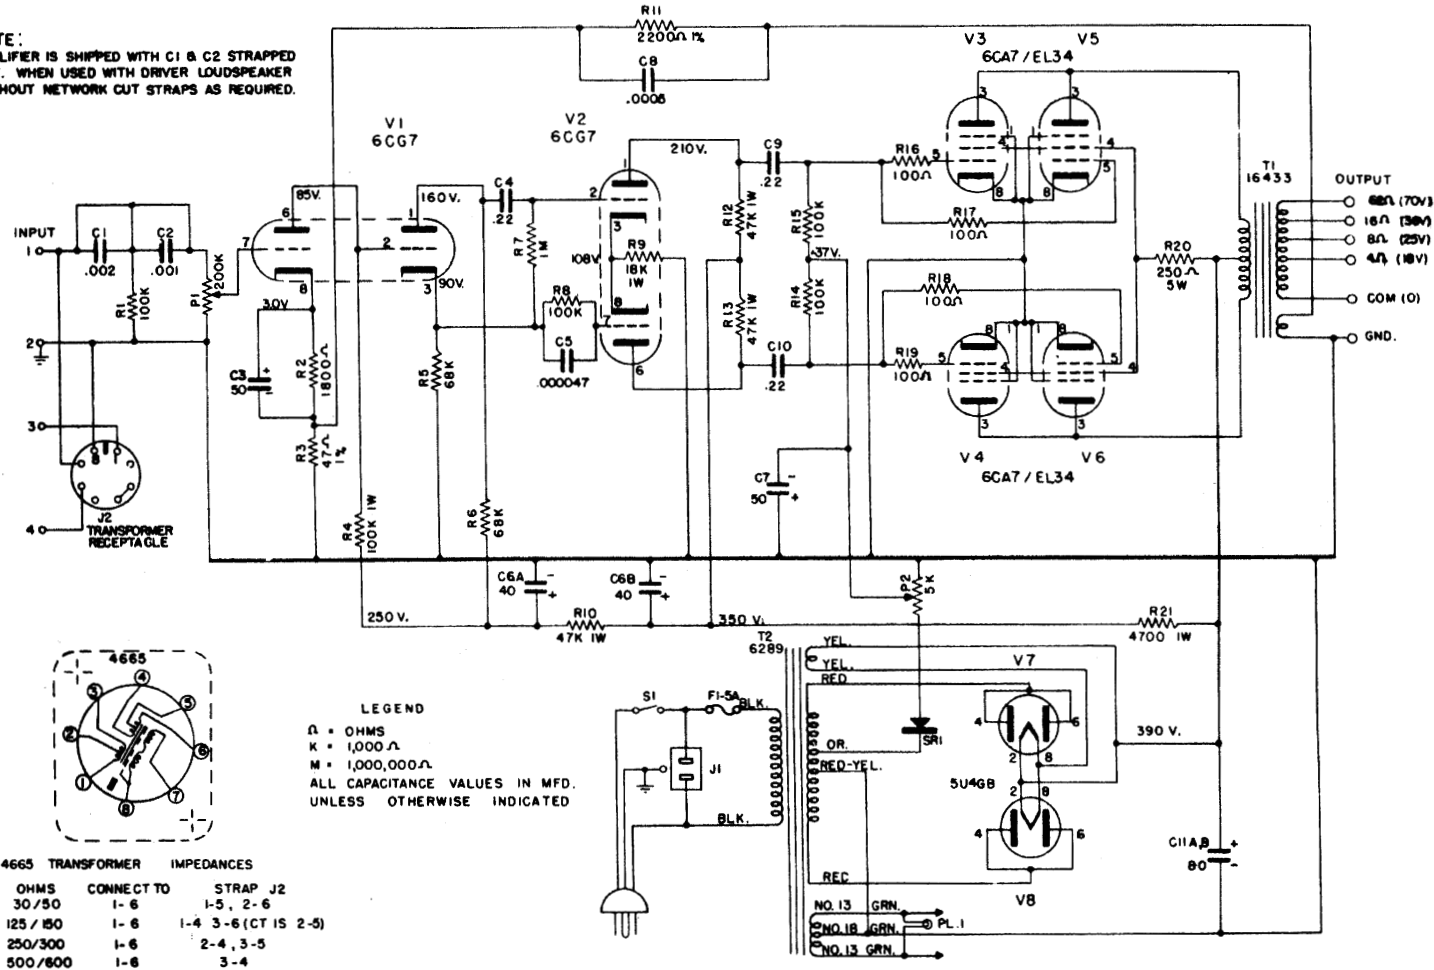

NOTE:
AMPLIFIER IS SHIPPED WITH C1 & C2 STRAPPED
OUT. WHEN USED WITH DRIVER LOUDSPEAKER
WITHOUT NETWORK CUT STRAPS AS REQUIRED.

ALTEC LANSING
1569A AMPLIFIER