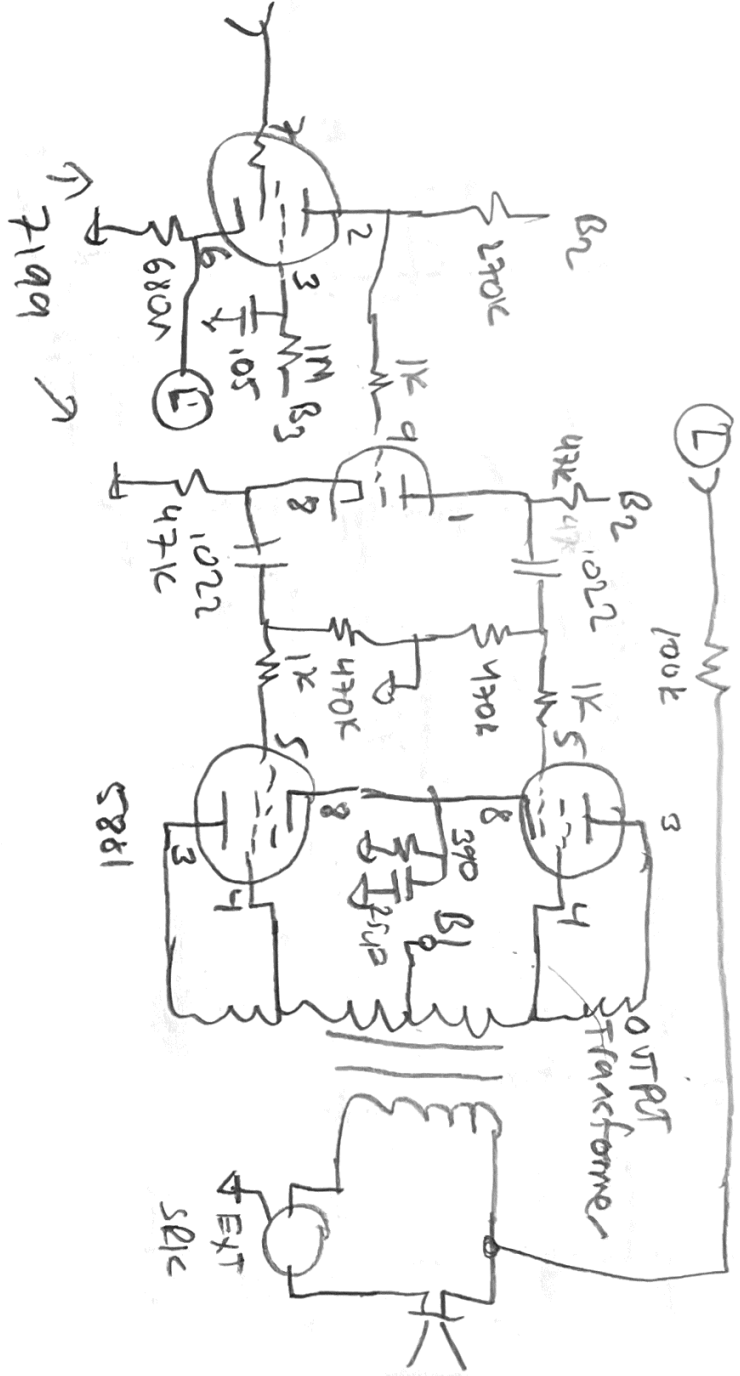

Power Supply

PI

FROM
PREAMP
VOLUME
CONTROLS

Drawn by
Tom Fleissner
SONIC PIPE AMP
MARCH 2021

Alamo Paragon Specim

Tube lineup

- 5U4
- 5881
- 5881
- 7199
- 12AX7
- 12AX7

Preamplifier

Normal

QASB

Drawn by
Tom Fleissner
Sonic Pipe Amps
March 2021

Alamo Paragon Special
Tube lineup

5445881 5881 7199 12AX7 12AX7