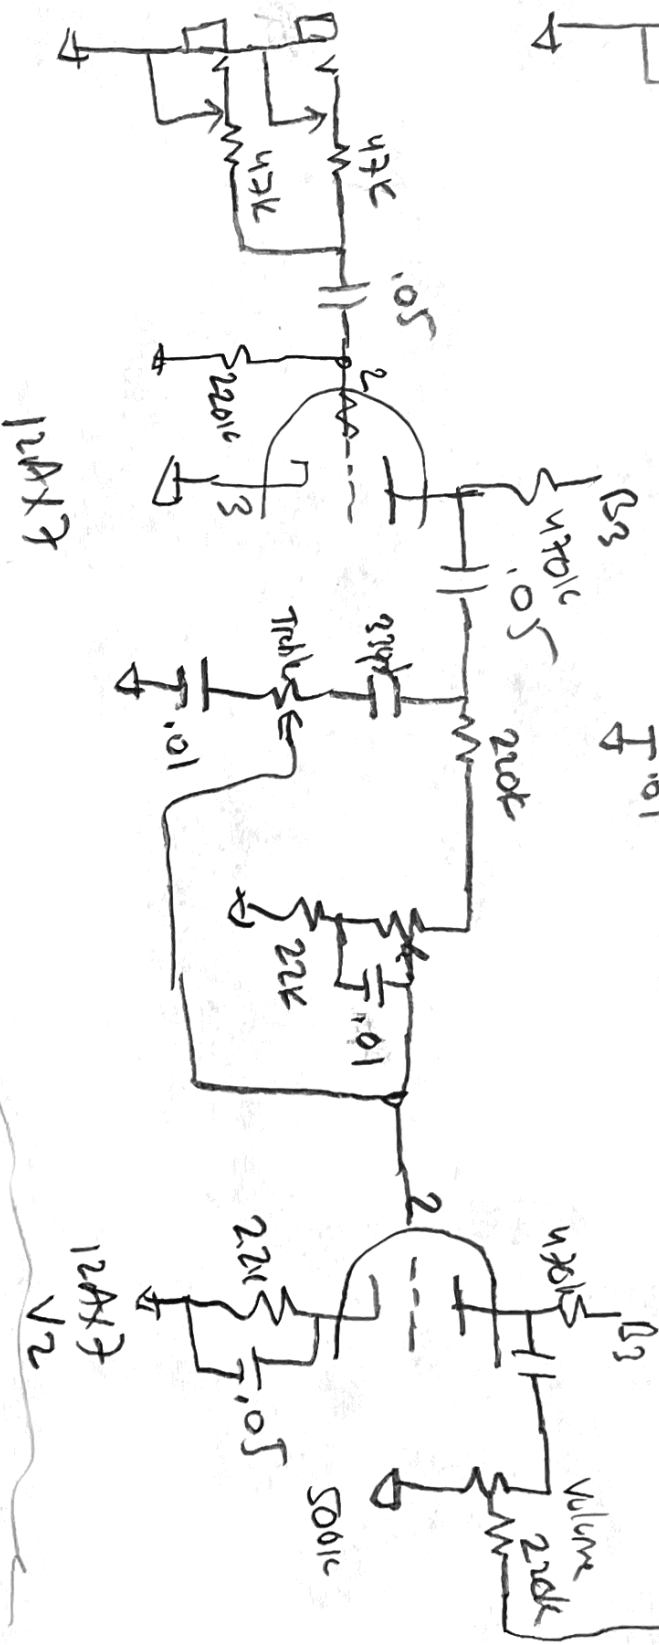

Power Supply

PI

FROM
PREAMP
VOLUME
CONTROLS

Drawn by
Tom Fleissner
SONIC PIPE AMP
MARCH 2021

Alamo Paragon Specim

Tube lineup

- 5U4
- 5881
- 5881
- 7199
- 12AX7
- 12AX7

Preamplifier

Normal

QASB

Drawn by
Tom Fleissner
Sonic Pipe Amps
March 2021

Alamo Paragon Special
Tube lineup

5445881 5881 7199 12AX7 12AX7