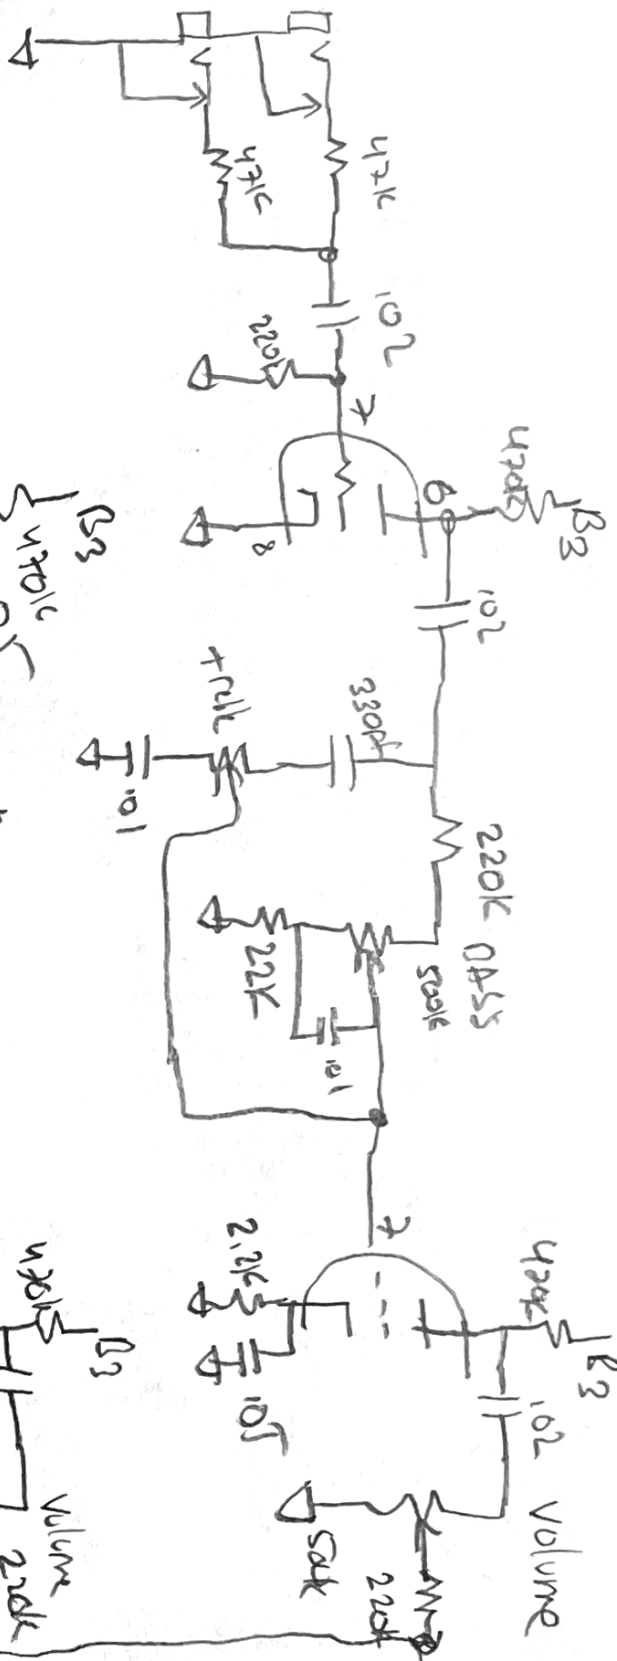

Power Supply

PI

FROM
PREAMP
VOLUME
CONTROLS

Drawn by
Tom Fleissner
SONIC PIPE AMP
MARCH 2021

Alamo Paragon Specim

Tube lineup

- 5U4
- 5881
- 5881
- 7199
- 12AX7
- 12AX7

Preamplifier

Normal

QASB

Drawn by
Tom Fleissner
Sonic Pipe Amps
March 2021

Alamo Paragon Special
Tube lineup

5445881 5881 7199 12AX7 12AX7