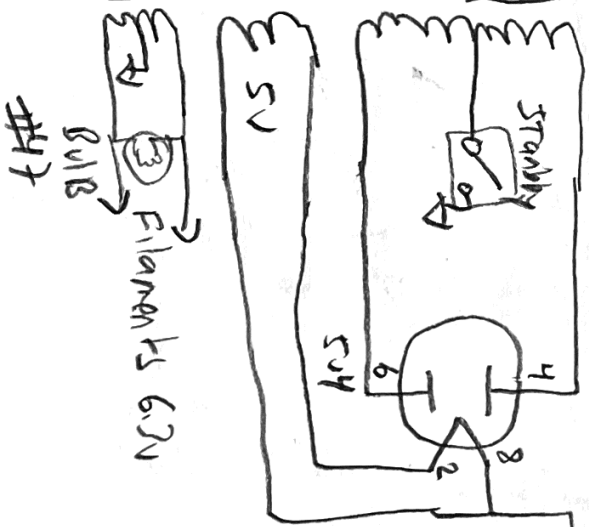

Power Supply

PI

FROM
PREAMP
VOLUME
CONTROLS

Drawn by
Tom Fleissner
SONIC PIPE AMP
MARCH 2021

Alamo Paragon Specim

Tube lineup

- 5U4
- 5881
- 5881
- 7199
- 12AX7
- 12AX7

Preamplifier

Normal

QASB

Drawn by
Tom Fleissner
Sonic Pipe Amps
March 2021

Alamo Paragon Special
Tube lineup

5445881 5881 7199 12AX7 12AX7