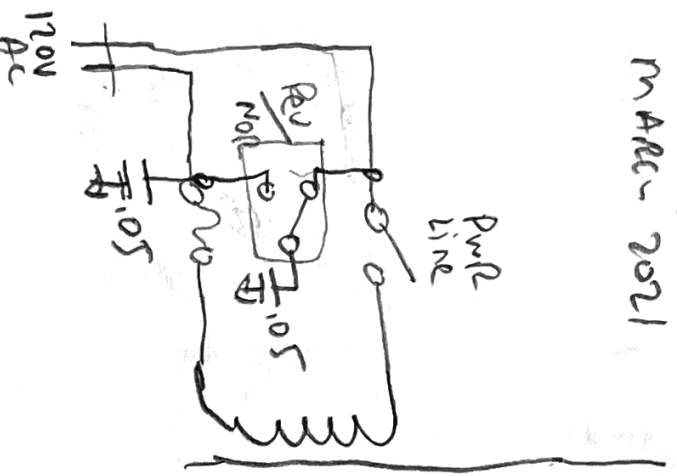

Power Supply

PI

FROM
PREAMP
VOLUME
CONTROLS

Drawn by
Tom Fleissner
SONIC PIPE AMP
MARCH 2021

Alamo Paragon Specim

Tube lineup

- 5U4
- 5881
- 5881
- 7199
- 12AX7
- 12AX7

Preamplifier

Normal

QASB

Drawn by
Tom Fleissner
Sonic Pipe Amps
March 2021

Alamo Paragon Special
Tube lineup

5445881 5881 7199 12AX7 12AX7